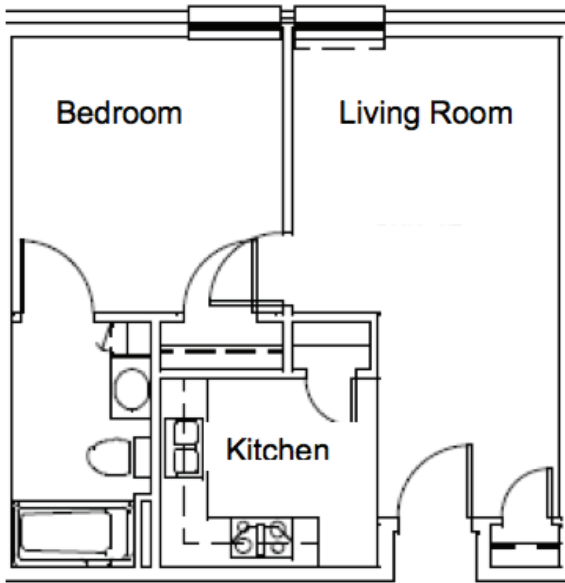

St. Bernards Benedictine Manor

Affordable Housing

Unit Plan A
479 sq. ft.

Unit Plan B (Handicap Accessible)
482 sq. ft.