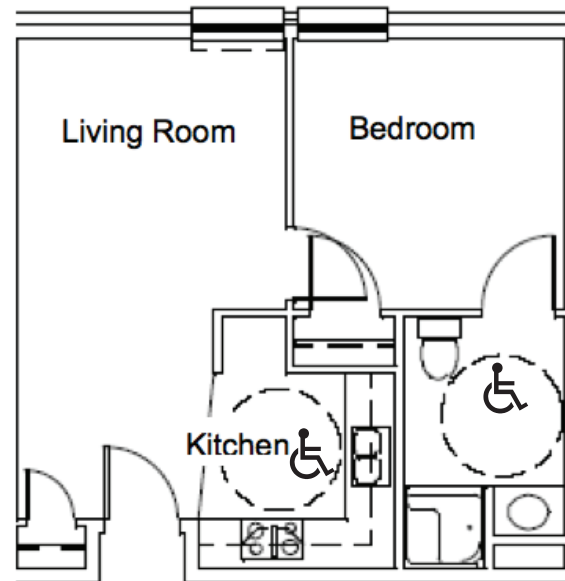

St. Bernards Benedictine Manor

Affordable Housing

Unit Plan A
479 sq. ft.

Unit Plan B (Handicap Accessible)
482 sq. ft.